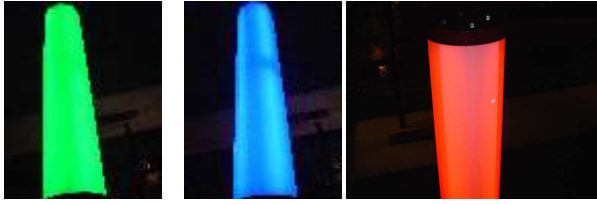

Overled Events

Piazza caduti sul lavoro , located in Parma downtown ,decorative and illumination system developed by PALI ITALIA spa and Overled (Brand of ddselettronica italy)for decorative lighting. 12 Candle make colour effect in the square on top of public illumination , each candle have separate DMX address and can be managed by DMX generator .Up to 65000 colour are available and several light combination by DMX generator.

DDS208 Art Net node controller and programmable DMX generator can control individually the candle , in 8 bit RGB mode. ,DDS166 DMX buffer to amplify the signal for candle ,this system run automatically at main power on from city light .
Ethernet connection can be used for show reprogramming or remote control from remote position thru internet .
6 Power supply 10 A each as power supply RGB candle ,this low voltage operation guarantee safety .